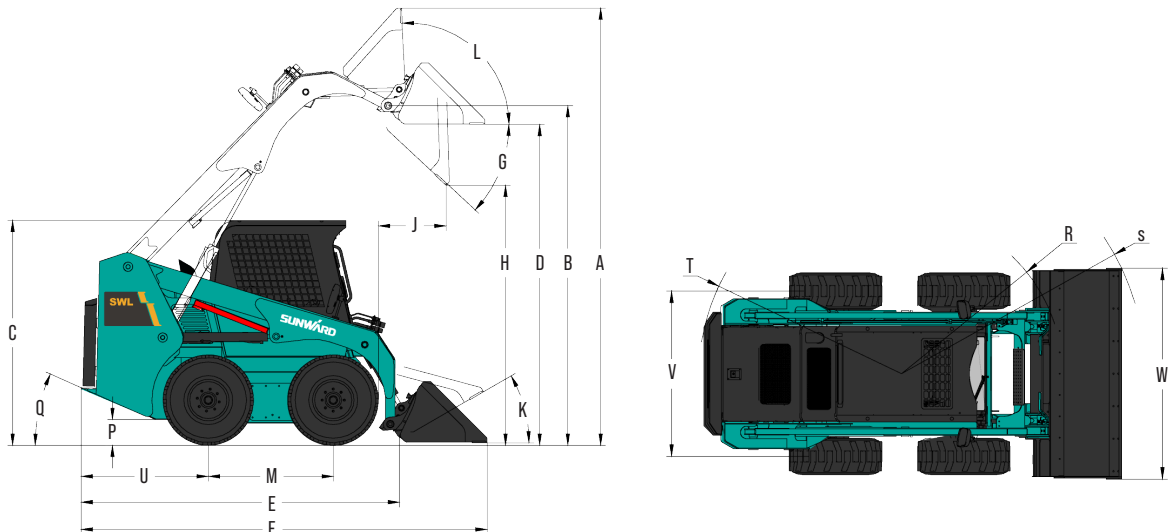

# SWL2830 | SWL3230

Engine Power: 64.2 - 73.2 HP / 47.9 - 54.9 kW

Machine Weight: 6,244 - 7,613 lbs / 2830 - 3500kg

## DIMENSIONS